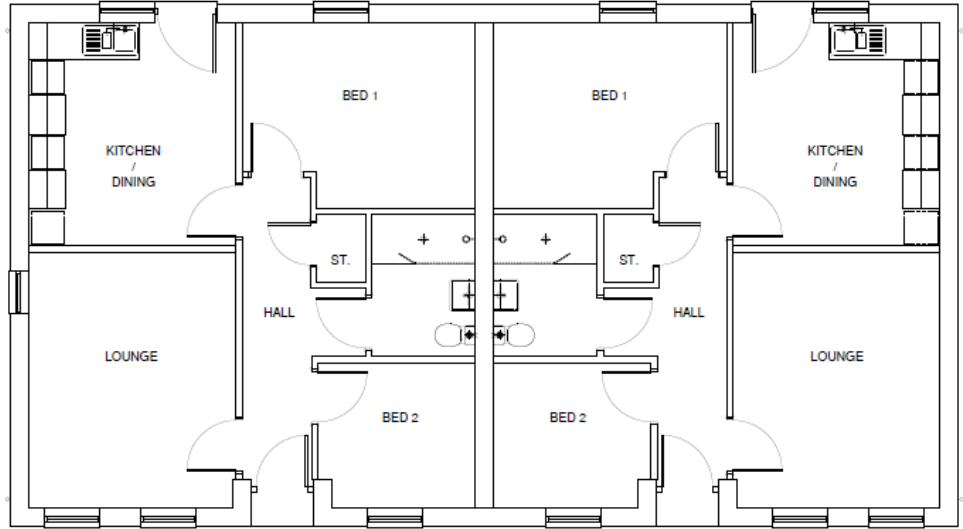

Appendix 3

Floorplan of Bungalows

Ground Floor
NA-203-AS

Ground Floor
NA-203-OPP

Deadline: 14/09/2013 1:50 Date: 24/11
NA-203 1:50
NA-203
NA-203-001
NA-203-001

400 High Approach
Thorn Park
Leeds
LS15 6QB
0113 3890437
www.duchyhomes.co.uk